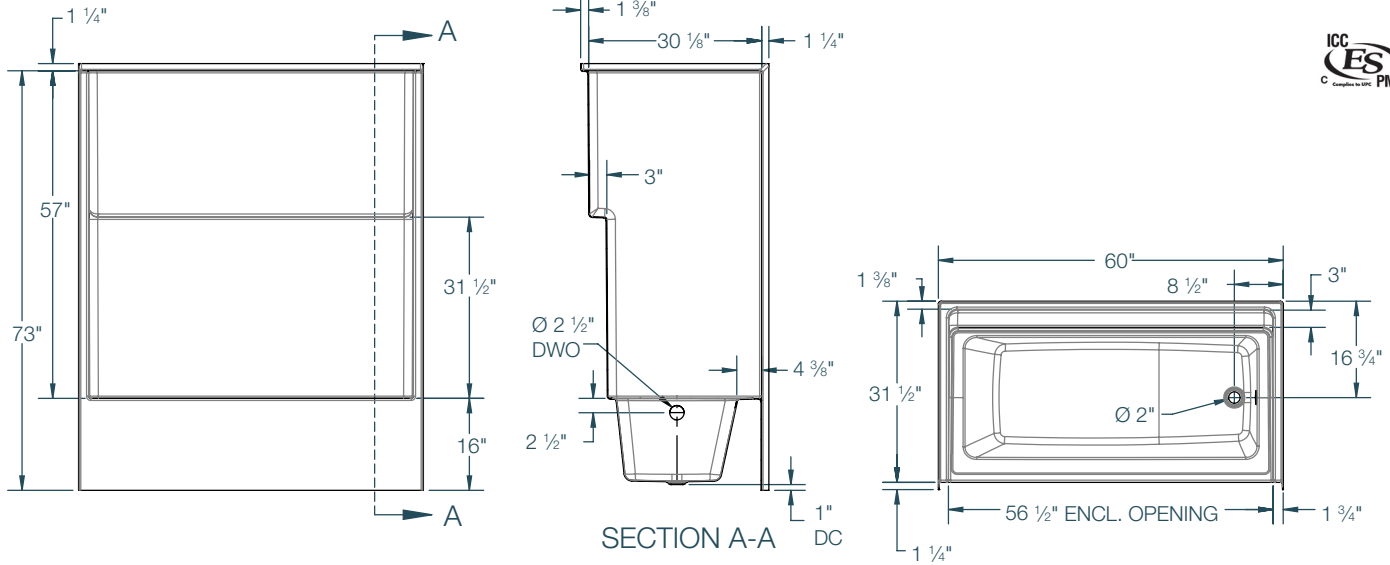

TS6032-3W-A

inches

TUB/SHOWERS

60 x 31 1/2 x 73 inches

FEATURES

- Tub-shower
- Smooth wall finish
- Ergonomic backrest
- Molded toiletry shelves
- Slip-resistant textured bottom
- Left or right hand drain
- Partial reinforcement to accommodate standard grab bar locations
- AcrylX™ applied acrylic surface
- Lifetime limited warranty

TS6032-3W-A

60 x 31 1/2 x 73 inches
inches

FEATURES Dimensional Tolerance $\pm 1/4"$. Dimensions needed for site preparation should be measured from the unit. American Bath Group assumes no responsibility for preparatory work.

Model #	Material	Wall Finish	Drain	Net Wt.	Pkg. Wt.
Tub-Shower #TS6032-3W-A	AcrylX™	Smooth	LH or RH	135	139

DIMENSIONS

Specifications	inches
Width: Overall / Net	60 / 56 1/2
Depth: Overall / Net	32 3/4 / 31 1/2
Height: Overall / Net	74 1/4 / 73
Enclosure Opening	56 1/2
Skirt Height	16
Drain Rough-In (from Back Wall)	16 3/4
Drain Rough-In (from Side Wall)	2 3/4
Drain: Diameter / Clearance	2 / 1

FRAMING DIMENSIONS inches

Type	D Depth	W Width	H Height	A	B	C
Alcove	32 3/4	60 1/8	-	Box Out	2 3/4	16 3/4

SUMP DATA

Top of Drain to Bottom of Overflow	Capacity to Overflow gal	Min. Operating Capacity gal	WIDTH @ centerline		DEPTH @ centerline	
			Top	Bottom	Top	Bottom
10 5/8	37.1	-	50 7/8	44 7/16	20 7/8	17 3/8