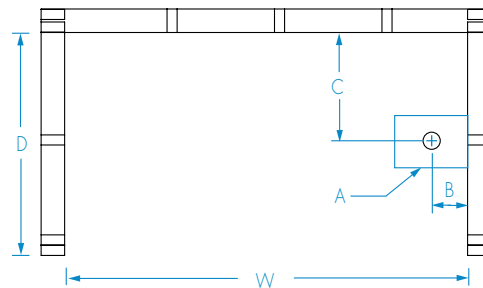

TS6032-3W-A

60 x 31 1/2 x 73 inches
inches

FEATURES Dimensional Tolerance $\pm 1/4"$. Dimensions needed for site preparation should be measured from the unit. American Bath Group assumes no responsibility for preparatory work.

Model #	Material	Wall Finish	Drain	Net Wt.	Pkg. Wt.
Tub-Shower #TS6032-3W-A	AcrylX™	Smooth	LH or RH	135	139

DIMENSIONS

Specifications	inches
Width: Overall / Net	60 / 56 1/2
Depth: Overall / Net	32 3/4 / 31 1/2
Height: Overall / Net	74 1/4 / 73
Enclosure Opening	56 1/2
Skirt Height	16
Drain Rough-In (from Back Wall)	16 3/4
Drain Rough-In (from Side Wall)	2 3/4
Drain: Diameter / Clearance	2 / 1

FRAMING DIMENSIONS inches

Type	D Depth	W Width	H Height	A	B	C
Alcove	32 3/4	60 1/8	-	Box Out	2 3/4	16 3/4

SUMP DATA

Top of Drain to Bottom of Overflow	Capacity to Overflow gal	Min. Operating Capacity gal	WIDTH @ centerline		DEPTH @ centerline	
			Top	Bottom	Top	Bottom
10 5/8	37.1	-	50 7/8	44 7/16	20 7/8	17 3/8