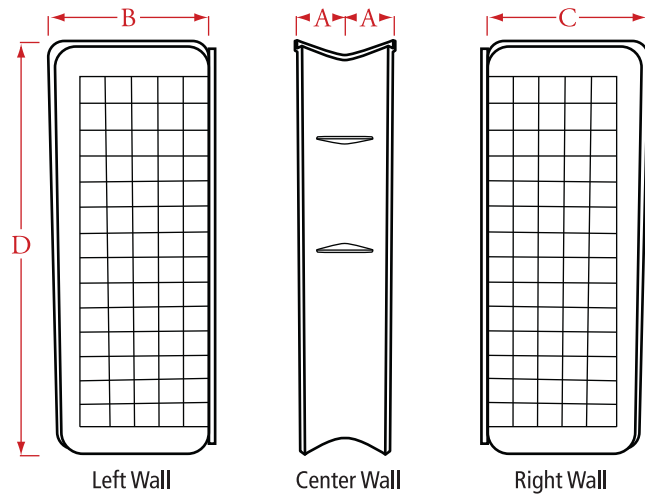

## NEO Corner Shower Wall System

### 3PC NEO Corner Shower Wall

Model	A	B	C	D
38NWS	12"	26"	26"	71"

## Molded Fiberglass NEO Corner Shower Receptor

Model	A	B	C	D	E	F	WT
38F-NEO	38"	19 $\frac{1}{4}$ "	26 $\frac{1}{2}$ "	12"	25"	18 $\frac{1}{4}$ "	43

## Product Information

The Florestone Wall System is shipped in two cartons. One contains the Corner Wall and the other contains the two Side Walls. Before beginning installation, check for damage. Report damage to your supplier. **DO NOT INSTALL A DAMAGED UNIT.**