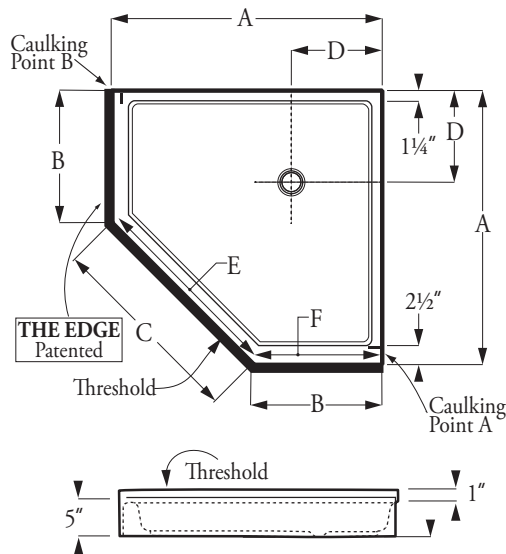

## NEO Corner Shower Wall System

### 3PC NEO Corner Shower Wall

Model	A	B	C	D
38NWS	12"	26"	26"	71"

## Molded Fiberglass NEO Corner Shower Receptor

Model	A	B	C	D	E	F	WT
38F-NEO	38"	19 $\frac{1}{4}$ "	26 $\frac{1}{2}$ "	12"	25"	18 $\frac{1}{4}$ "	43

## Product Information

The Florestone Wall System is shipped in two cartons. One contains the Corner Wall and the other contains the two Side Walls. Before beginning installation, check for damage. Report damage to your supplier. **DO NOT INSTALL A DAMAGED UNIT.**