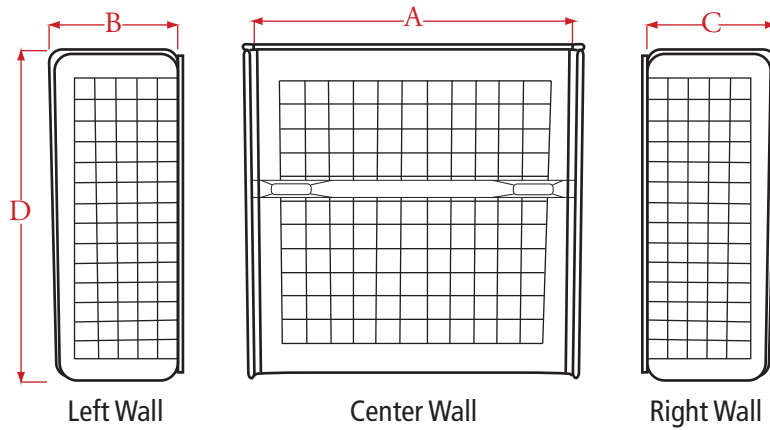

Tub/Shower Wall System

3PC Shower Wall

Model	A	B	C	D
3160WS	60"	26"	26"	59"

Fiberglass Bath

Model	A	B	C	D	E	F	G	H
6012-3W	60"	31"	30"	59½"	8¼"	14"	15"	12½"

Product Information

The Floestone Wall System is shipped in two cartons. One contains the Back Wall and the other contains the two Side Walls. Before beginning installation, check for damage. Report damage to your supplier. **DO NOT INSTALL A DAMAGED UNIT.**

IMPORTANT: Sealant must be applied to the seam where the walls meet the tub and where the Side Walls and Back Wall interlock to avoid water damage.

Do not use abrasive or acid based materials on wall surface.