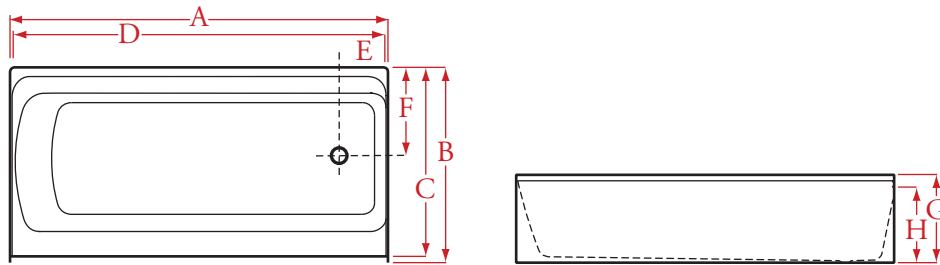

Tub/Shower Wall System

3PC Shower Wall

Model	A	B	C	D
3160WS	60"	26"	26"	59"

Fiberglass Bath

Model	A	B	C	D	E	F	G	H
6012-3W	60"	31"	30"	59½"	8¼"	14"	15"	12½"

Product Information

The Floestone Wall System is shipped in two cartons. One contains the Back Wall and the other contains the two Side Walls. Before beginning installation, check for damage. Report damage to your supplier. **DO NOT INSTALL A DAMAGED UNIT.**

IMPORTANT: Sealant must be applied to the seam where the walls meet the tub and where the Side Walls and Back Wall interlock to avoid water damage.

Do not use abrasive or acid based materials on wall surface.